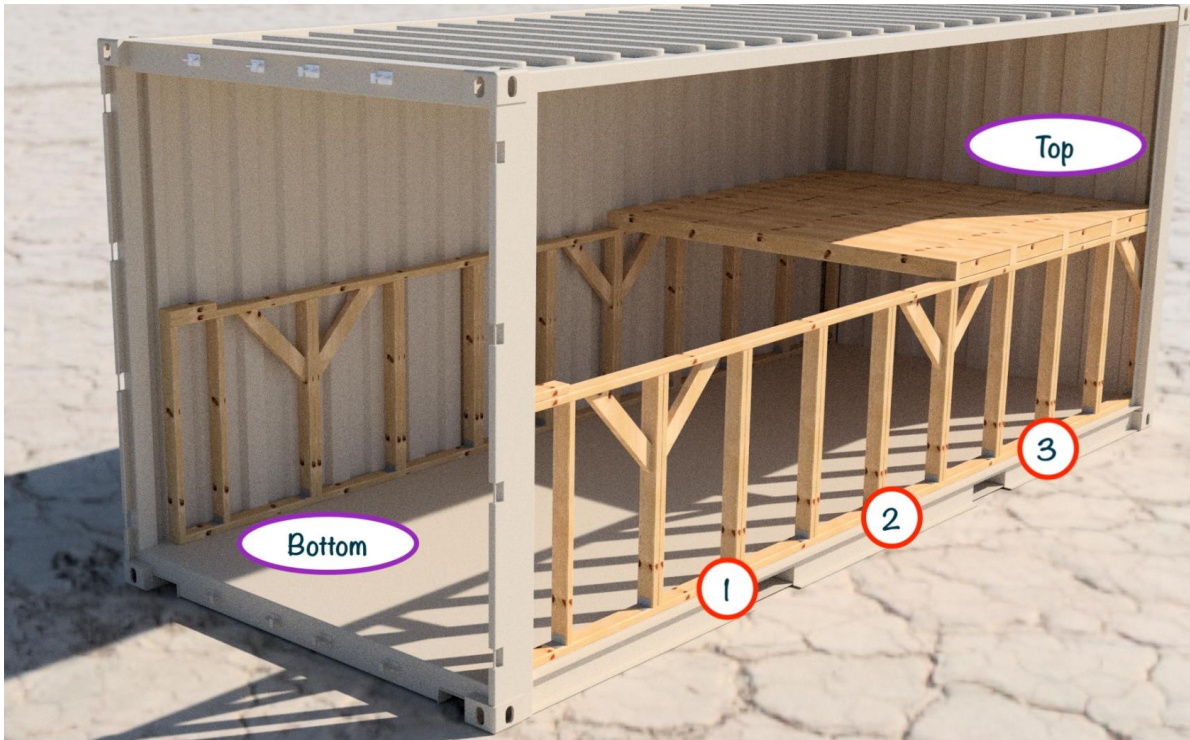

Bike fort organization - click to open

Bikes are organized in the container by Rows (1 / 2 / 3) and Level (Bottom / Top). As such a bike whose location is **3B** would be located at the rear of the container on the bottom level, while a bike whose location is **1T** would be at the front of the container on the top level.

Campers' bike storage

Camper	Type	Years stored	Bike fort place
Ben W	E-bike	2023, 2024	Front bottom

Templates

[Link](#) to intake forms and templates to be printed

[Link](#) to the Bike Switch form