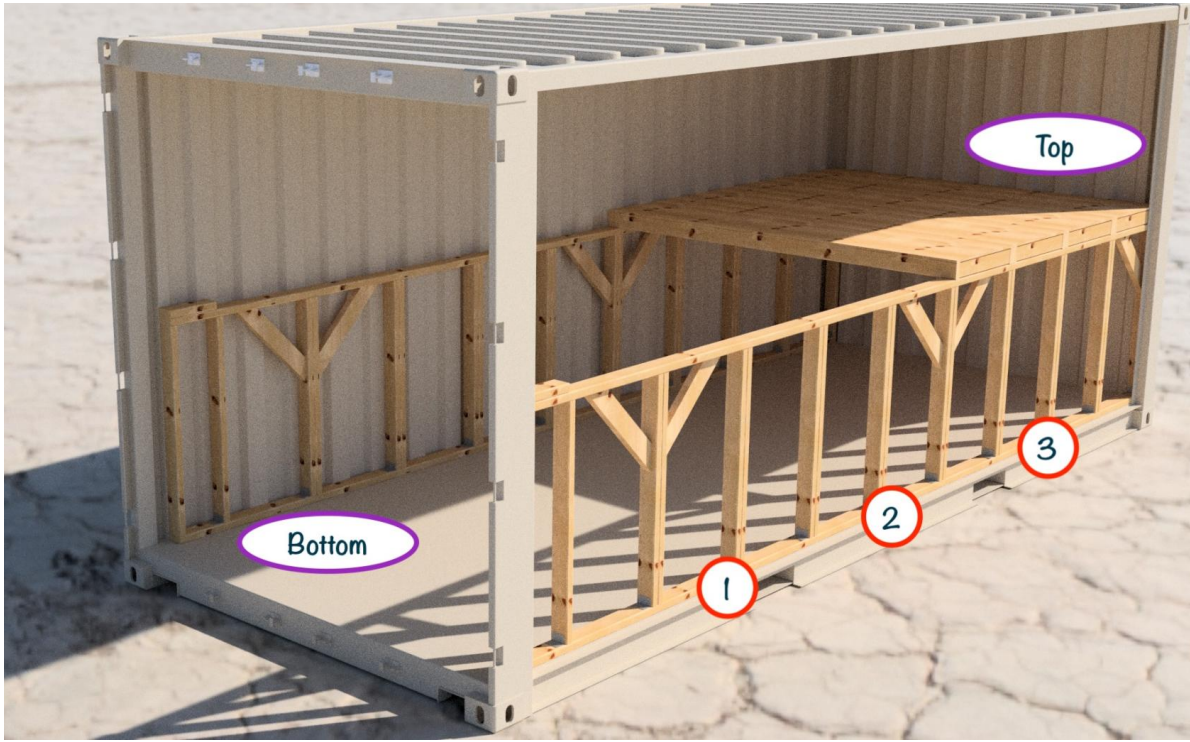

Campers' bike storage

Camper	Type	Years stored	Bike fort place
Ben W	E-bike	2023, 2024	Front bottom

Templates

[Link](#) to intake forms and templates to be printed

[Link](#) to the Bike Switch form

Kick Stands